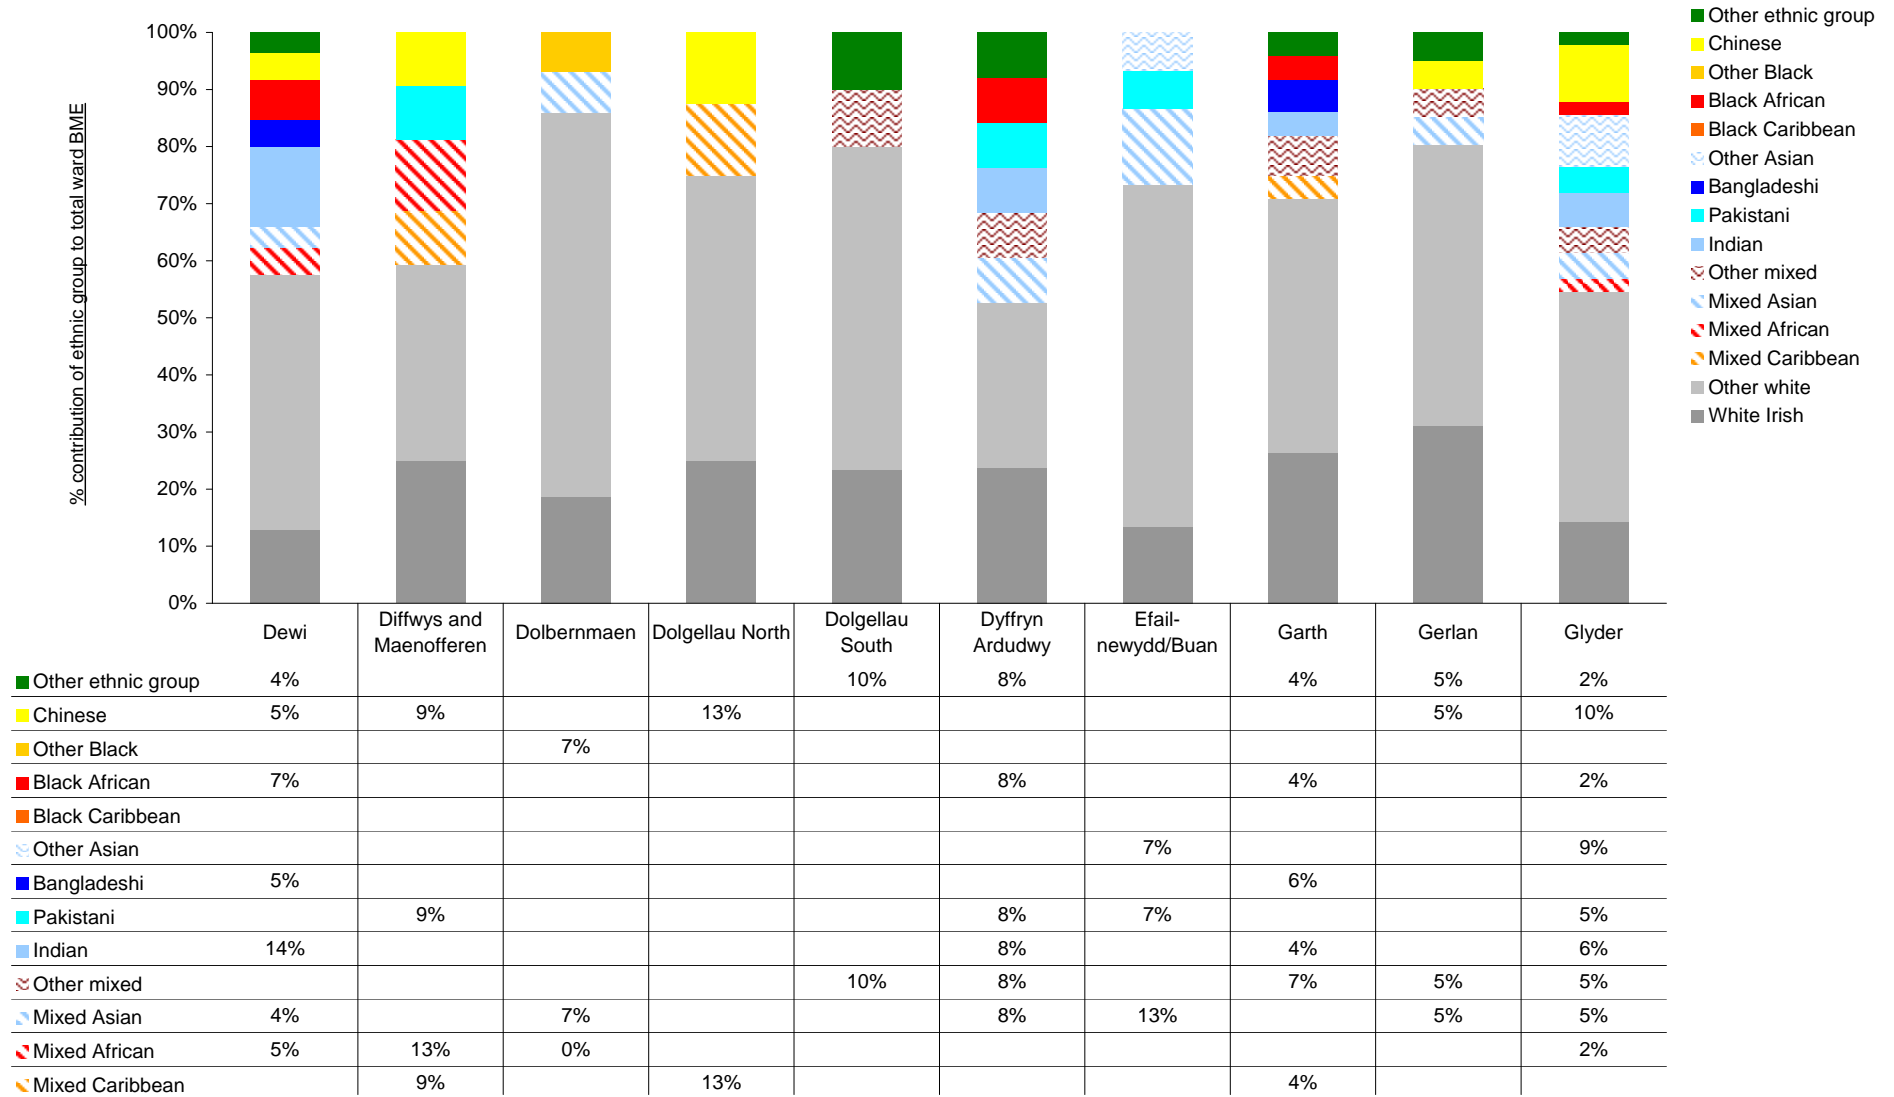

## Wards Dewi to Glyder

## Wards Groeslon to Llanengan

## Wards Llangelynin to Morfa Nefyn

	Llangelynin	Llanllyfni	Llanrug	Llanuwchllyn	Llanwnda	Llanystumdwy	Marchog	Menai (Bangor)	Menai (Caernarfon)	Morfa Nefyn
Other ethnic group					6%		10%	4%		
Chinese							4%	7%	19%	
Other Black	6%									
Black African								4%		
Black Caribbean	6%				6%			1%		
Other Asian								3%	4%	
Bangladeshi								4%		
Pakistani								1%	18%	
Indian					6%	8%	8%	3%	4%	
Other mixed		10%	6%			8%	4%	3%	4%	
Mixed Asian	15%				8%		10%	5%		
Mixed African			6%		6%		7%	1%		8%
Mixed Caribbean			6%				4%	1%		