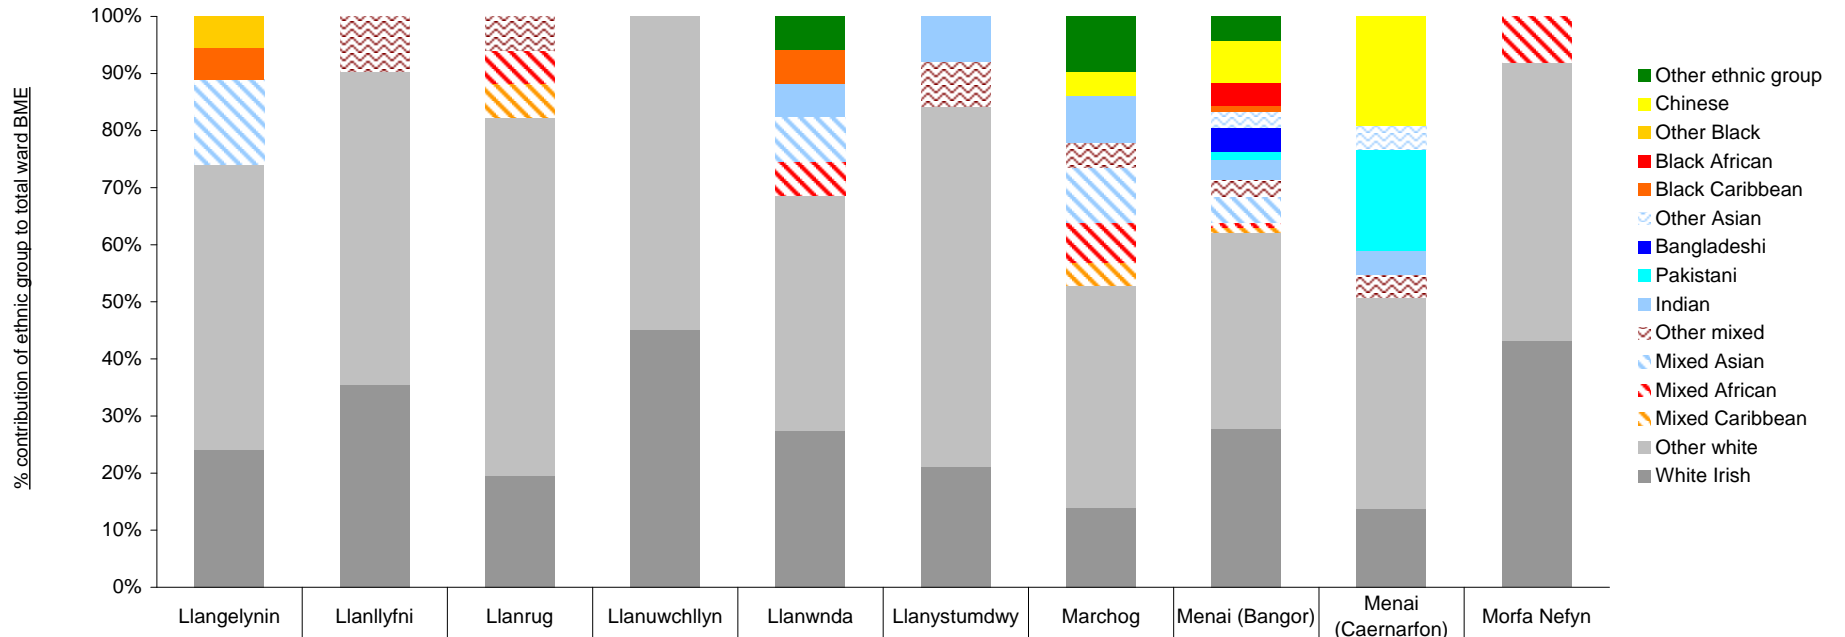

## Wards Dewi to Glyder

## Wards Groeslon to Llanengan

## Wards Llangelynin to Morfa Nefyn

	Llangelynin	Llanllyfni	Llanrug	Llanuwchllyn	Llanwnda	Llanystumdwy	Marchog	Menai (Bangor)	Menai (Caernarfon)	Morfa Nefyn
Other ethnic group					6%		10%	4%		
Chinese							4%	7%	19%	
Other Black	6%									
Black African								4%		
Black Caribbean	6%				6%			1%		
Other Asian								3%	4%	
Bangladeshi								4%		
Pakistani								1%	18%	
Indian					6%	8%	8%	3%	4%	
Other mixed		10%	6%			8%	4%	3%	4%	
Mixed Asian	15%				8%		10%	5%		
Mixed African			6%		6%		7%	1%		8%
Mixed Caribbean			6%				4%	1%		