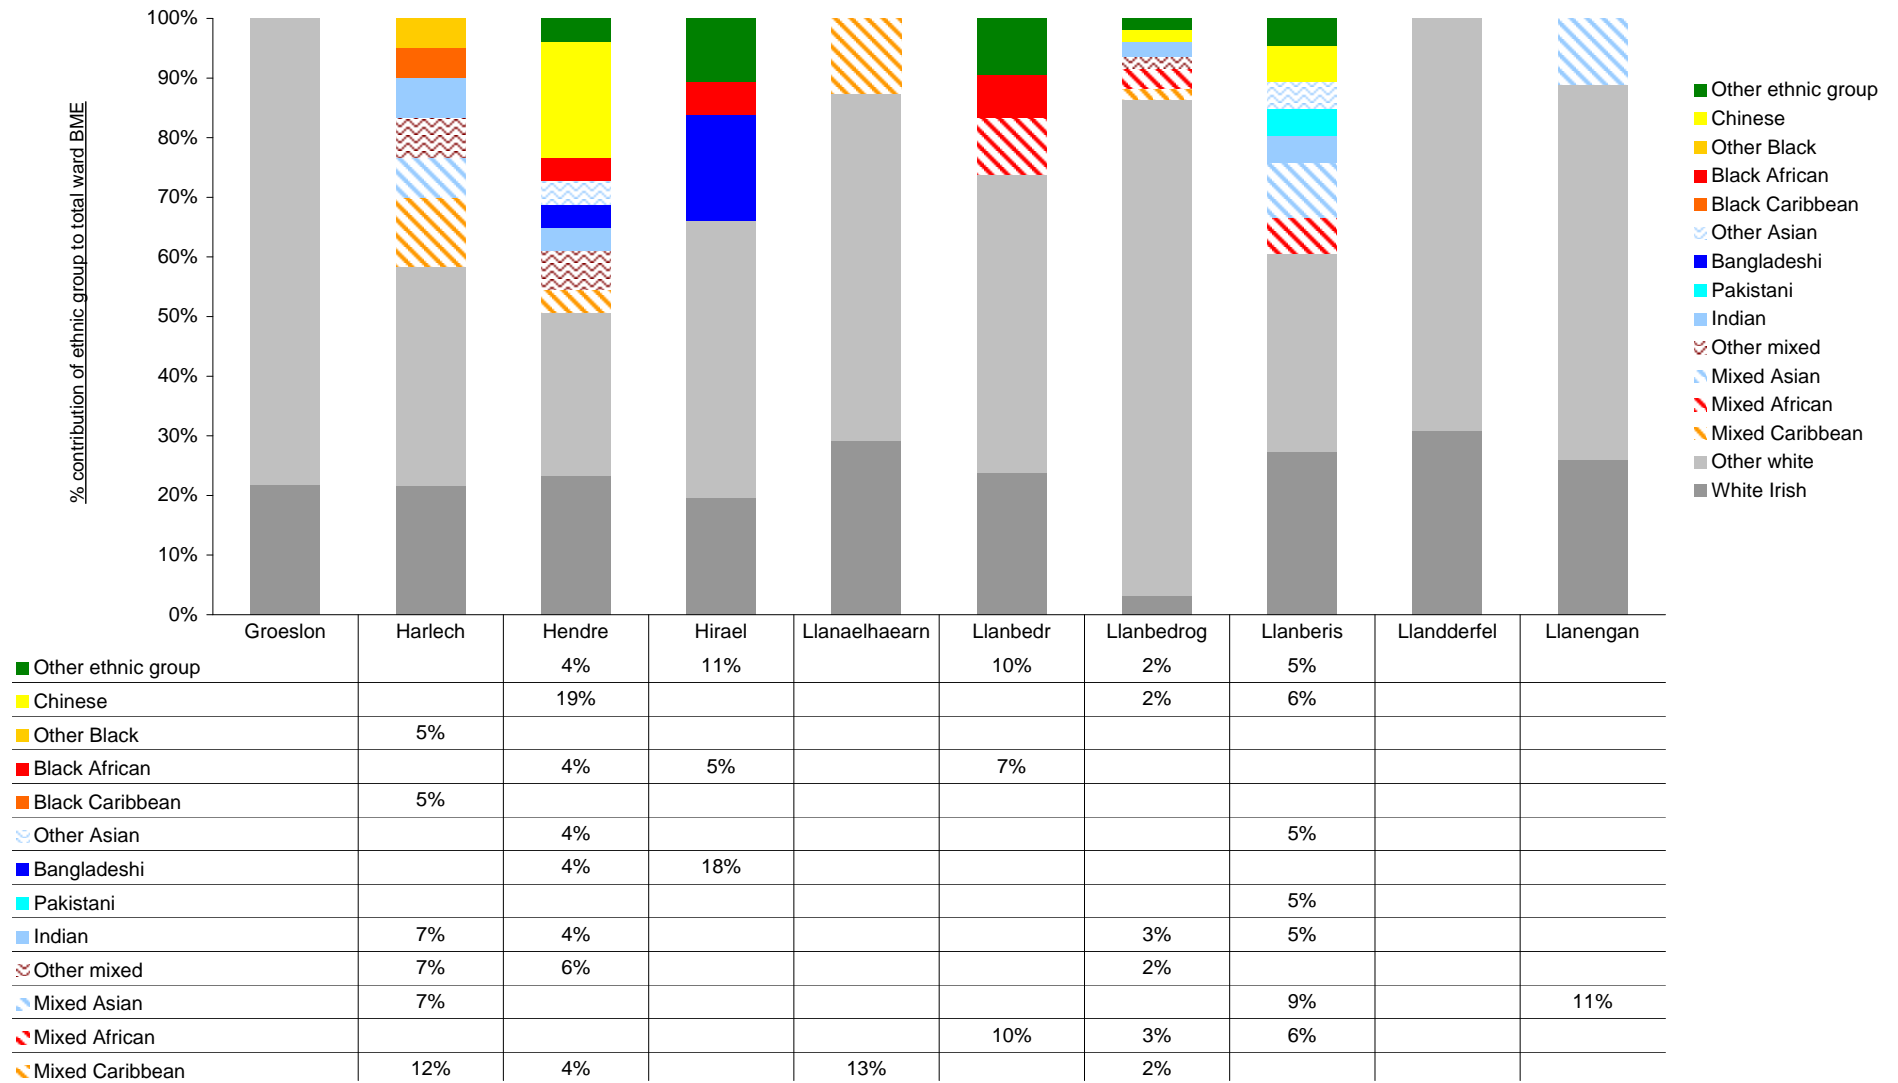

## Wards Dewi to Glyder

## Wards Groeslon to Llanengan

## Wards Llangelynin to Morfa Nefyn

	Llangelynin	Llanllyfni	Llanrug	Llanuwchllyn	Llanwnda	Llanystumdwy	Marchog	Menai (Bangor)	Menai (Caernarfon)	Morfa Nefyn
Other ethnic group					6%		10%	4%		
Chinese							4%	7%	19%	
Other Black	6%									
Black African								4%		
Black Caribbean	6%				6%			1%		
Other Asian								3%	4%	
Bangladeshi								4%		
Pakistani								1%	18%	
Indian					6%	8%	8%	3%	4%	
Other mixed		10%	6%			8%	4%	3%	4%	
Mixed Asian	15%				8%		10%	5%		
Mixed African			6%		6%		7%	1%		8%
Mixed Caribbean			6%				4%	1%		