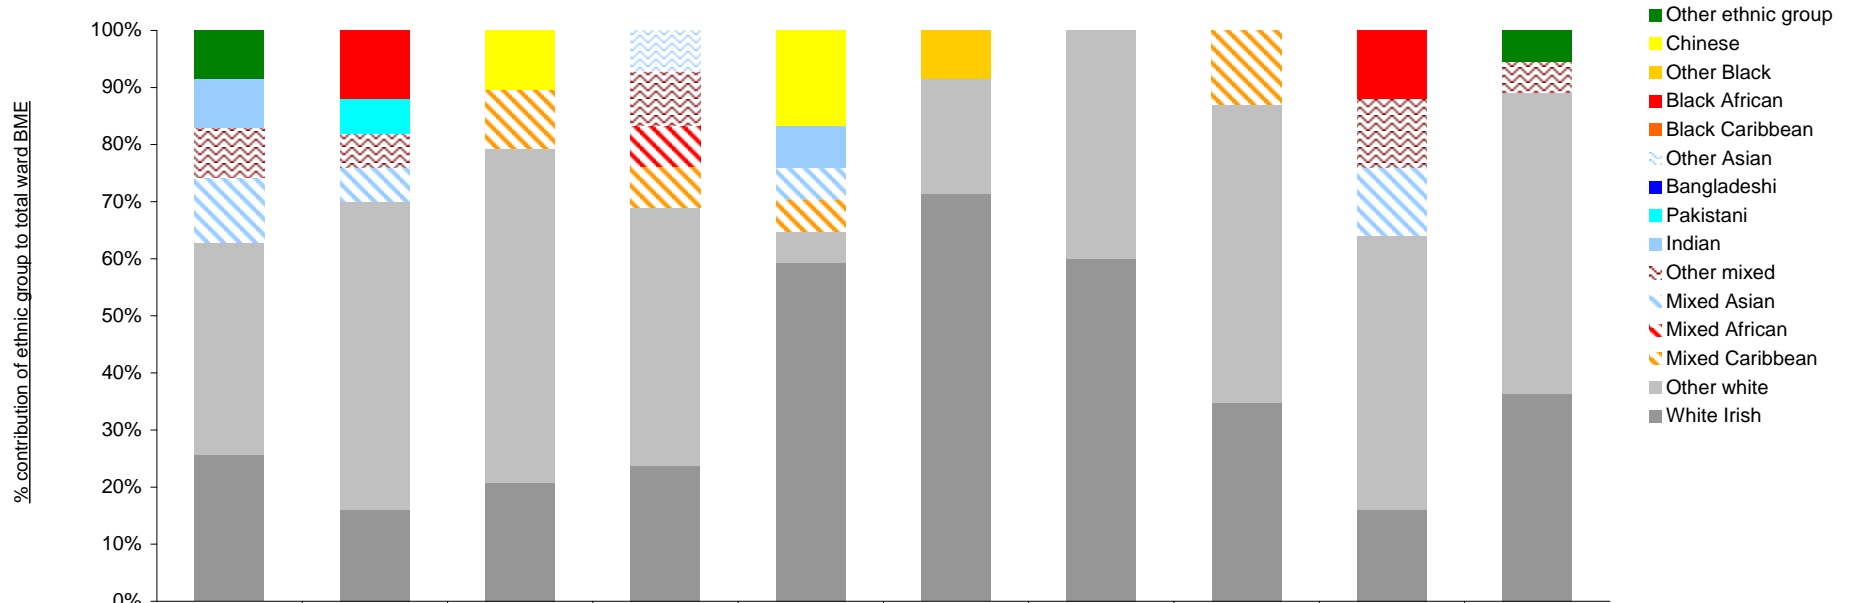

Wards Cefni to Llaneilian

	Cefni	Cwm Cadnant	Cyngar	Gwyngyll	Holyhead Town	Kingsland	Llanbadrig	Llanbedrgoch	Llanddyfnan	Llaneilian
Other ethnic group	9%									5%
Chinese			10%		17%					
Other Black						9%				
Black African		12%							12%	
Black Caribbean										
Other Asian				7%						
Bangladeshi										
Pakistani		6%								
Indian	9%				7%					
Other mixed	9%	6%		10%					12%	5%
Mixed Asian	11%	6%			6%				12%	
Mixed African				7%						
Mixed Caribbean			10%	7%	6%			13%		